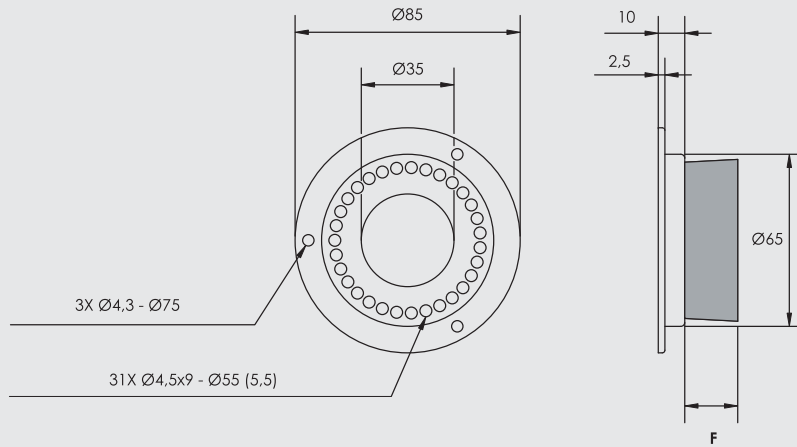

ESCOVAS RETENÇÃO CIRCULARES, DISCOS

Brosses de retention circulaires, disques

Circular retention brushes, discs

ERD Mod. 201